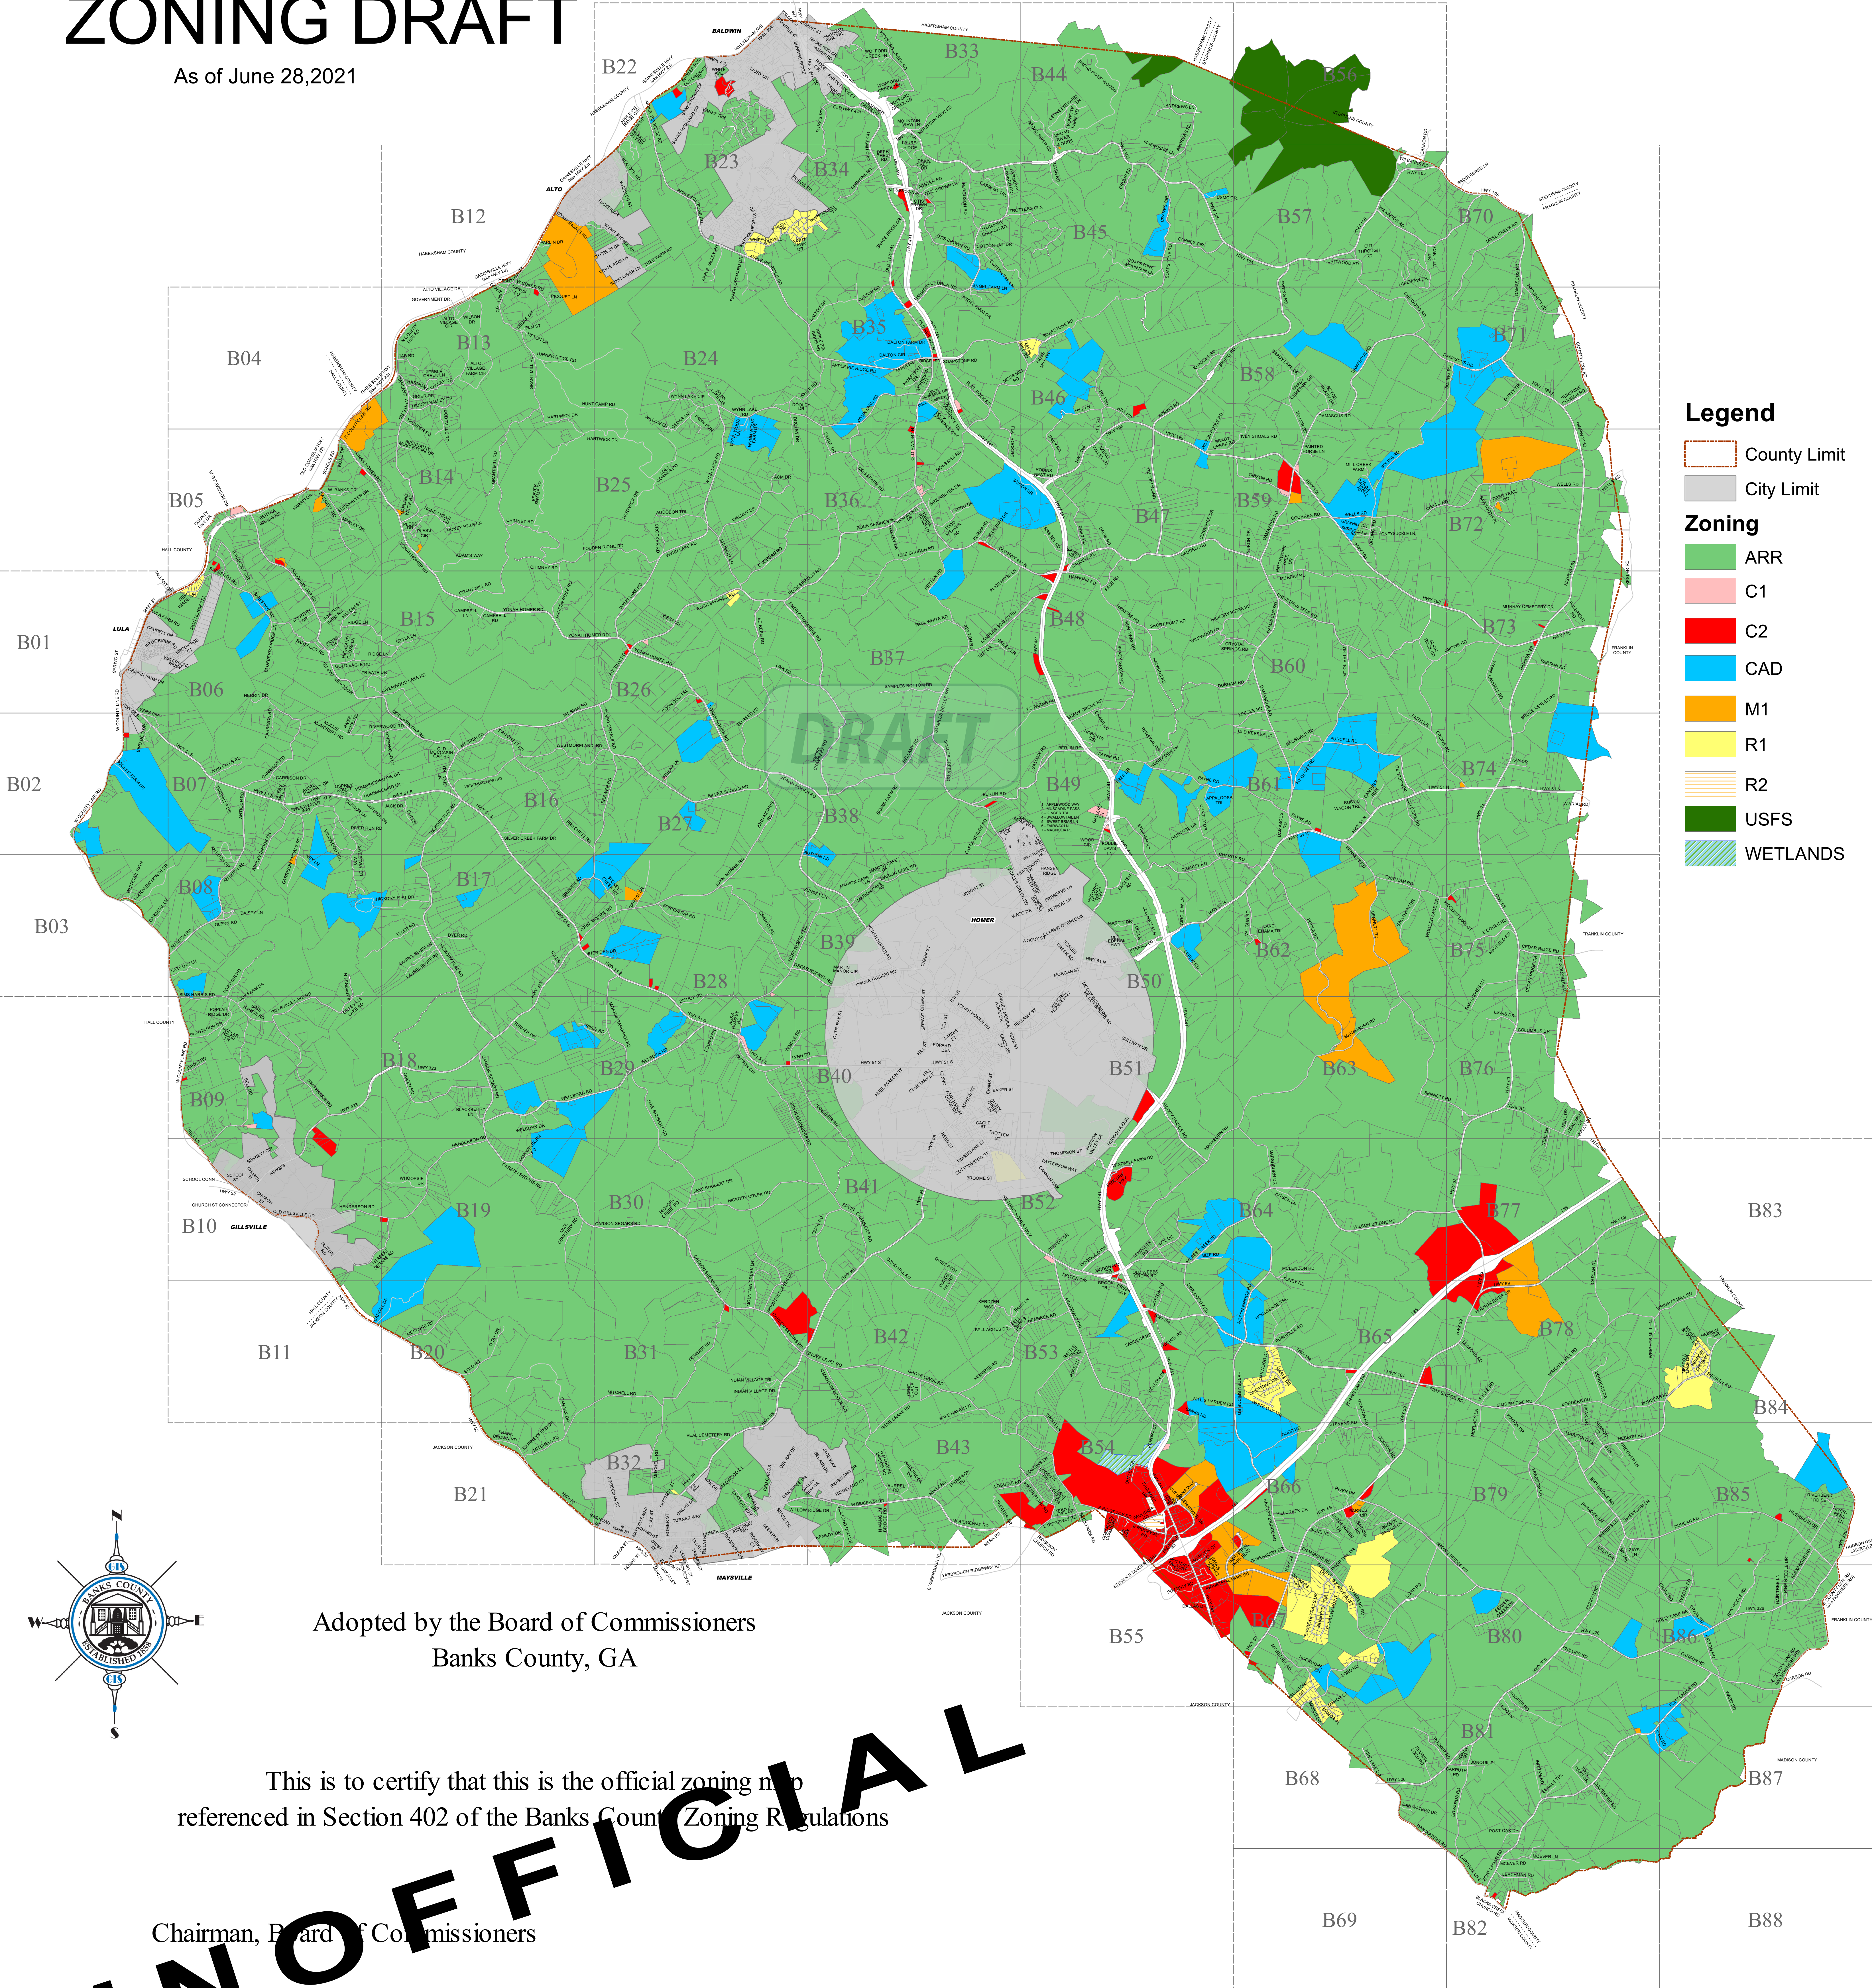

# 2021 BANKS COUNTY ZONING DRAFT

As of June 28, 2021

**Legend**

- County Limit
- City Limit
- Zoning**
- ARR
- C1
- C2
- CAD
- M1
- R1
- R2
- USFS
- WETLANDS

Adopted by the Board of Commissioners  
Banks County, GA

This is to certify that this is the official zoning map  
referenced in Section 402 of the Banks County Zoning Regulations

Chairman, Board of Commissioners

County Clerk

**UNOFFICIAL**